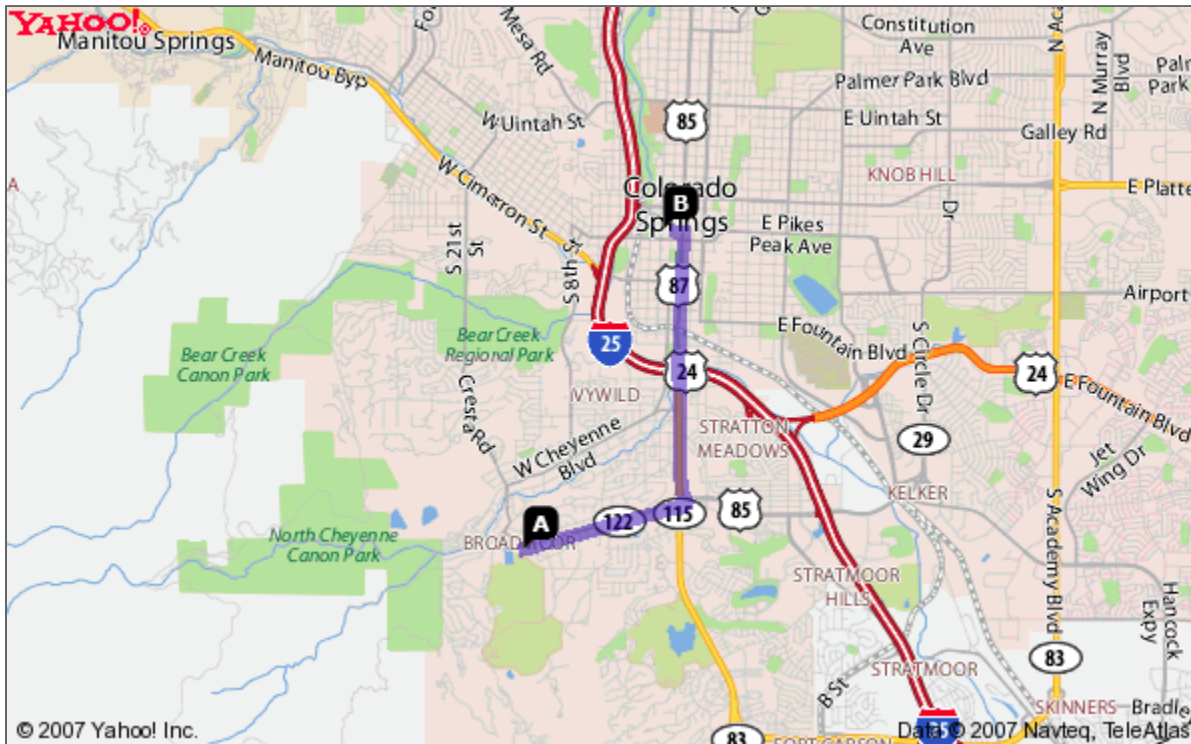

Directions to COLORADO SPRINGS, CO

Summary and Notes

START **A** 1 Lake Ave, COLORADO SPRINGS, CO

FINISH **B** Phantom Canyon Brewing Company
(719) 635-2800 ★★★★★
2 E Pikes Peak Ave, COLORADO SPRINGS, CO

Total Distance: 4.3 miles, Total Time: 10 mins (approx.)

Add your notes here...

Distance

A 1 LAKE AVE, COLORADO SPRINGS, CO

- 1. Start at 1 LAKE AVE, COLORADO SPRINGS going toward LAKE CIR go 1.6 mi
- 2. Take ramp onto S NEVADA AVE(US-85 N) go 2.5 mi
- 3. Turn **L** on E PIKES PEAK AVE go 0.2 mi
- 4. Arrive at 2 E PIKES PEAK AVE, COLORADO SPRINGS, on the **R**

B 2 E PIKES PEAK AVE, COLORADO SPRINGS, CO

Distance: 4.3 miles, Time: 10 mins

When using any driving directions or map, it's a good idea to do a reality check and make sure the road still exists, watch out for construction, and follow all traffic safety precautions. This is only to be used as an aid in planning.