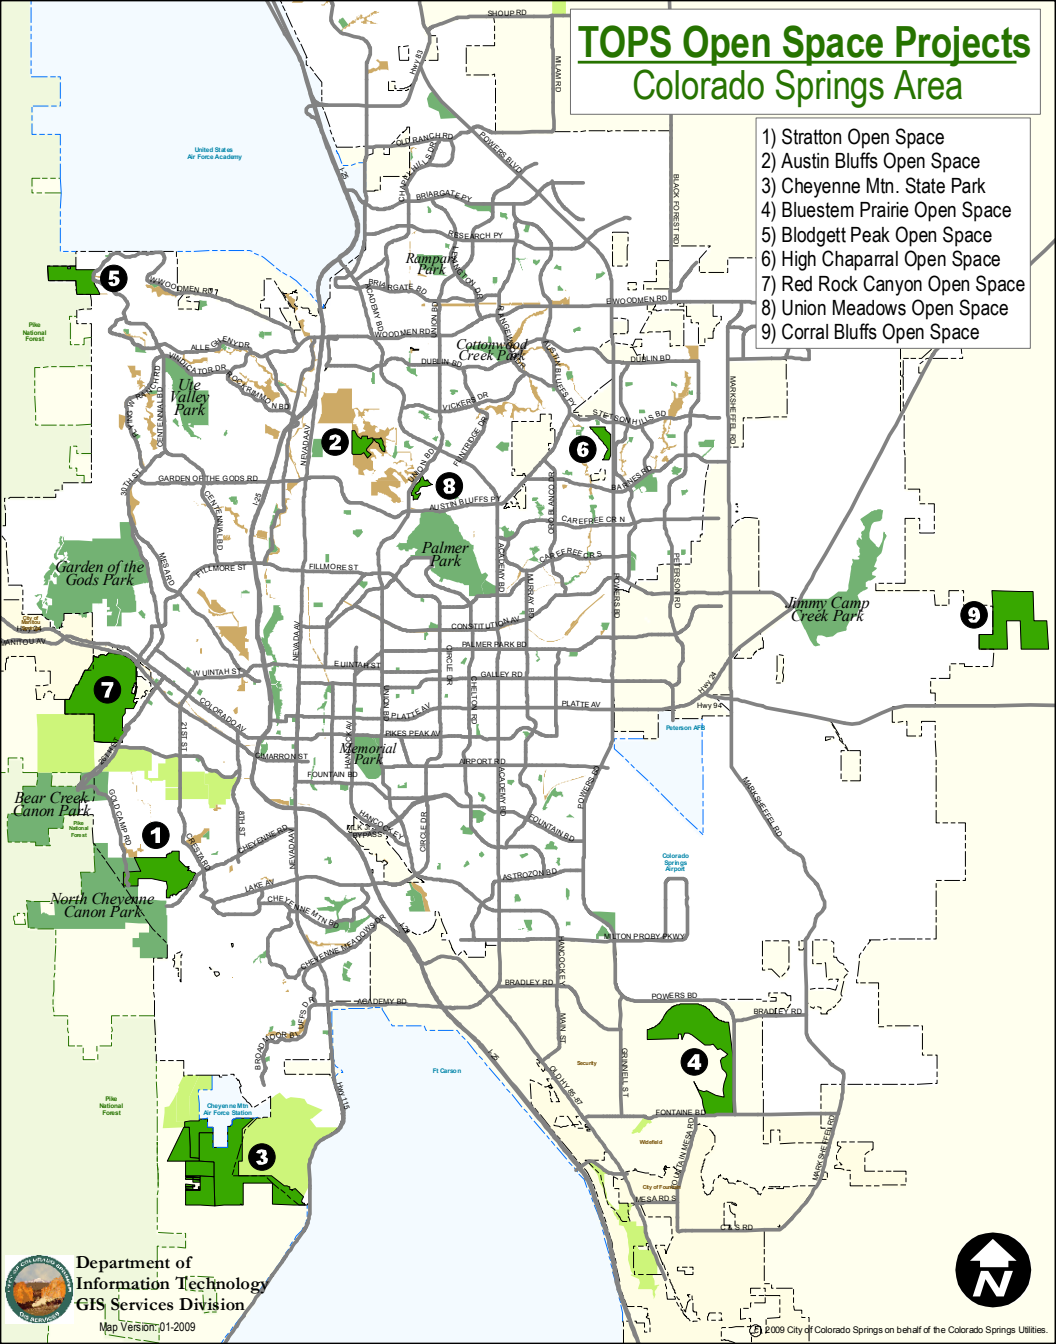

TOPS Open Space Projects

Colorado Springs Area

- 1) Stratton Open Space
- 2) Austin Bluffs Open Space
- 3) Cheyenne Mtn. State Park
- 4) Bluestem Prairie Open Space
- 5) Blodgett Peak Open Space
- 6) High Chaparral Open Space
- 7) Red Rock Canyon Open Space
- 8) Union Meadows Open Space
- 9) Corral Bluffs Open Space

Department of
Information Technology
GIS Services Division

Map Version: 01-2009