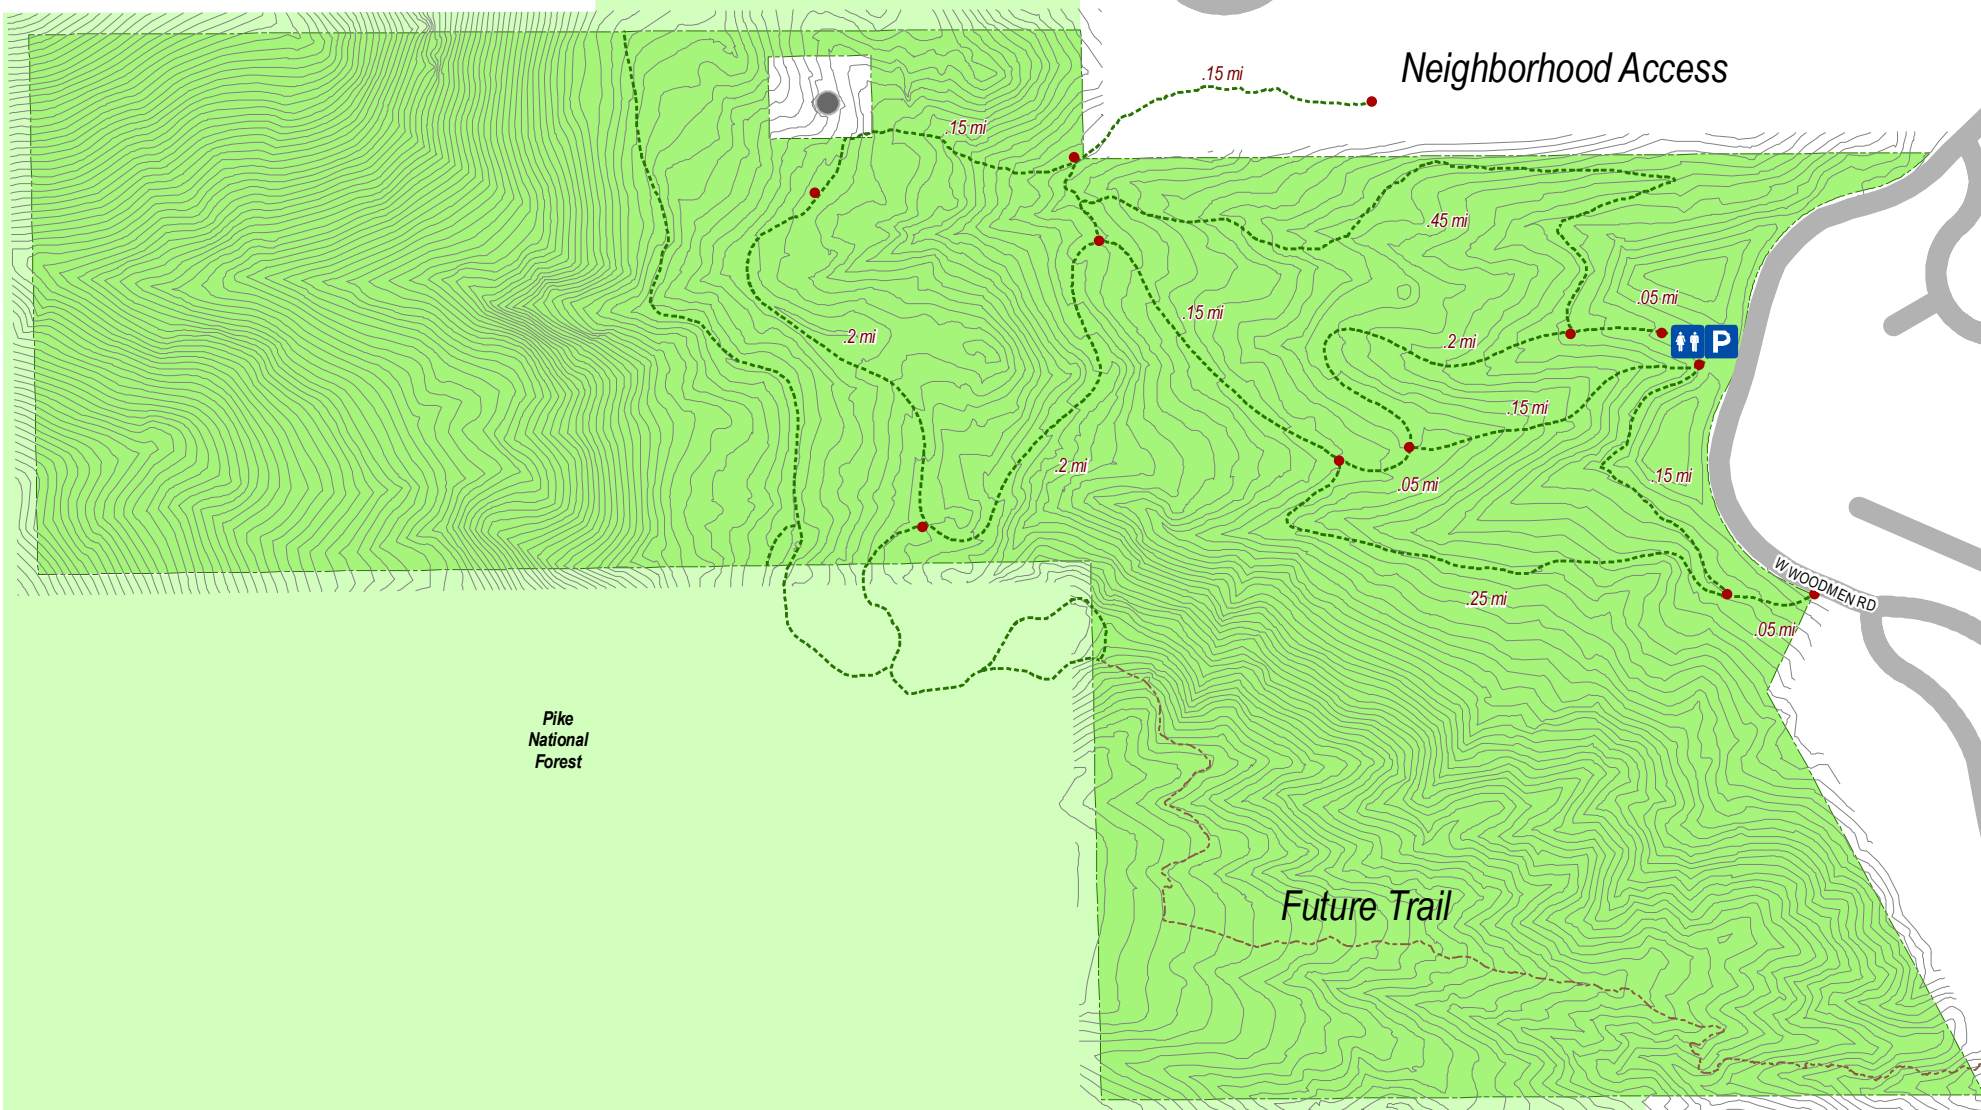

Blodgett Peak Open Space

Park Hours: May 1 to October 31: 5am-11pm / November 1 to April 30: 5am-9pm
Call (719) 385-5941 for picnic reservations or (719) 385-6086 for park information.

Pike
National
Forest

Neighborhood Access

Future Trail

WOODMEN RD

For everyone's safety, please remember trail etiquette on any trail system.

-  Parking
-  Restrooms

NOT TO SCALE